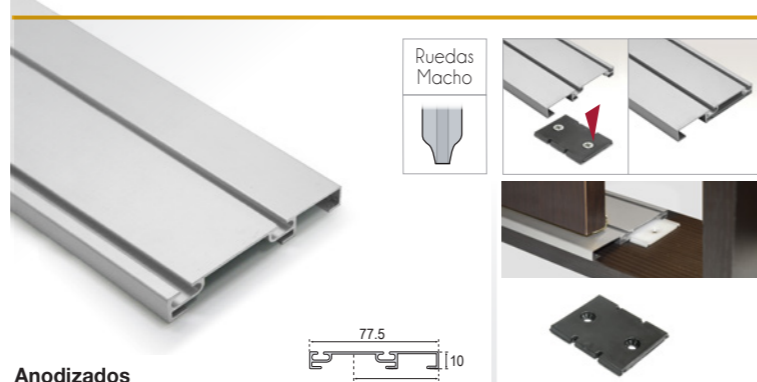

## Guía Superior

Anodizados		
Oro	Ref.	F27201
Bronce	Ref.	F27202
Plata Mate	Ref.	F27204
Lacados		
Blanco	Ref.	F27203
Blanco Mate	Ref.	F27241
Maderas Naturales		
Roble	Ref.	F27205
Pino	Ref.	F27206
Haya Vap	Ref.	F27207
Sapelly	Ref.	F27208
Mukaly	Ref.	F27209
Cerezo	Ref.	F27210
Haya Blanca	Ref.	F27218
Laminados		
Pino	Ref.	F27211
Sapelly	Ref.	F27212
Roble Sonae	Ref.	F27213
Roble Espuña	Ref.	F27214
Roble L444	Ref.	F27215
Haya	Ref.	F27216
Blanco (Lacar)	Ref.	F27223
Embalaje	6 barras de 6 mts.	

## Guía Superior

Anodizados		
Plata Mate	Ref.	F28554
Lacados		
Blanco	Ref.	F28553
Embalaje	12 barras de 6 mts.	

## Guía inferior alineada y Soporte

Anodizados				
Plata Mate	Ref.	F27644		
Plastic			Ref.	F27649
Lacados				
Blanco	Ref.	F27643		
Blanco Mate	Ref.	F27642		
Maderas Naturales				
Roble	Ref.	F27646		
Haya Vap	Ref.	F27647		
Sapelly	Ref.	F27648		
Laminados				
Pino	Ref.	F27645		
Blanco (Lacar)	Ref.	F27641		
Embalaje	12 barras de 6 mts.		100 Uds.	