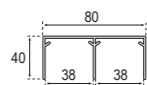

## Guía Superior

Anodizados		
Oro	Ref.	F27201
Bronce	Ref.	F27202
Plata Mate	Ref.	F27204
Lacados		
Blanco	Ref.	F27203
Blanco Mate	Ref.	F27241
Maderas Naturales		
Roble	Ref.	F27205
Pino	Ref.	F27206
Haya Vap	Ref.	F27207
Sapelly	Ref.	F27208
Mukaly	Ref.	F27209
Cerezo	Ref.	F27210
Haya Blanca	Ref.	F27218
Laminados		
Pino	Ref.	F27211
Sapelly	Ref.	F27212
Roble Sonae	Ref.	F27213
Roble Espuña	Ref.	F27214
Roble L444	Ref.	F27215
Haya	Ref.	F27216
Blanco (Lacar)	Ref.	F27223
Embalaje	6 barras de 6 mts.	